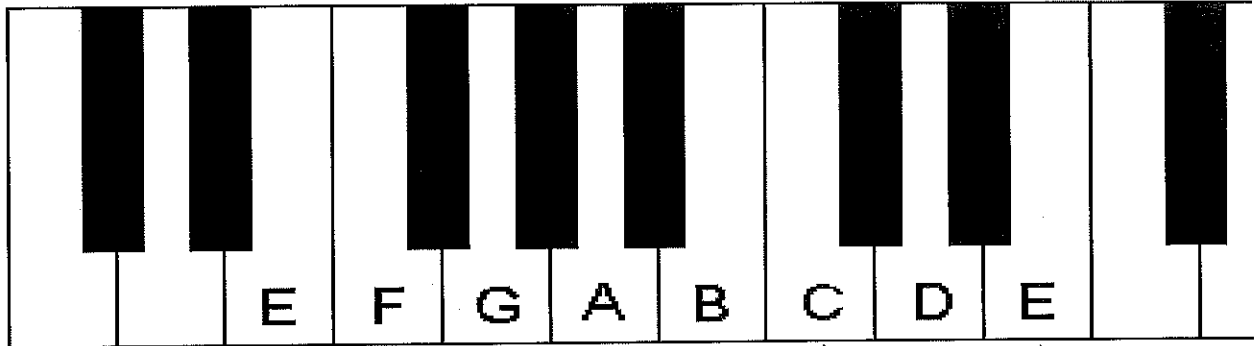

# Little Brown Jug

## ASSESSMENT CRITERIA:

**LEVEL 3H** I can play the melody (tune) using 2 hands  
There are some incorrect notes

**LEVEL 4L** I can play the melody (tune) using 1 hand using separate fingers  
The notes are all correct